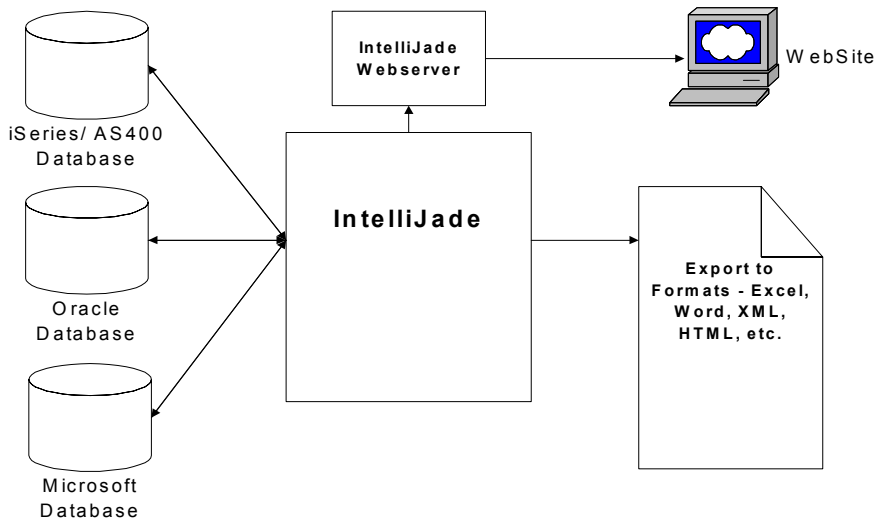

IntelliJade

The Powerful Simple Portal & Business Intelligence Solution

The Business Intelligence Solution

IBM Server *Proven™*

IntelliJade Details

IntelliJade is a powerful tool, which will allow you to quickly access your data. The main goal of IntelliJade is to require from the user a minimum of actions to gain full performance in the analysis, production and restitution of the information regardless of the support desired (paper, files or web). IntelliJade for Business allows you to be connected with the major relational databases (Oracle, SQL server, DB2-400, Access).

Multi-Connection

Usually, it requires a great deal of configuration before it is possible to access data from different databases. Within itself, IntelliJade has a driver for iSeries/400, without installing anything on the iSeries/400! With OLE DB functionalities built-in IntelliJade, you can access the other major Databases on the market.

Data Query Creation

Users can be defined in groups and you can set privileges to a particular element such as queries, data models, etc. IntelliJade presents you the list of tables and views in your database. You can filter the list for an easy access to your frequently used tables. With Drag-And-Drop, you can create links between with the fields you have defined. Data models can be saved on your server for further use, or to share among other users. IntelliJade allows all the Following :