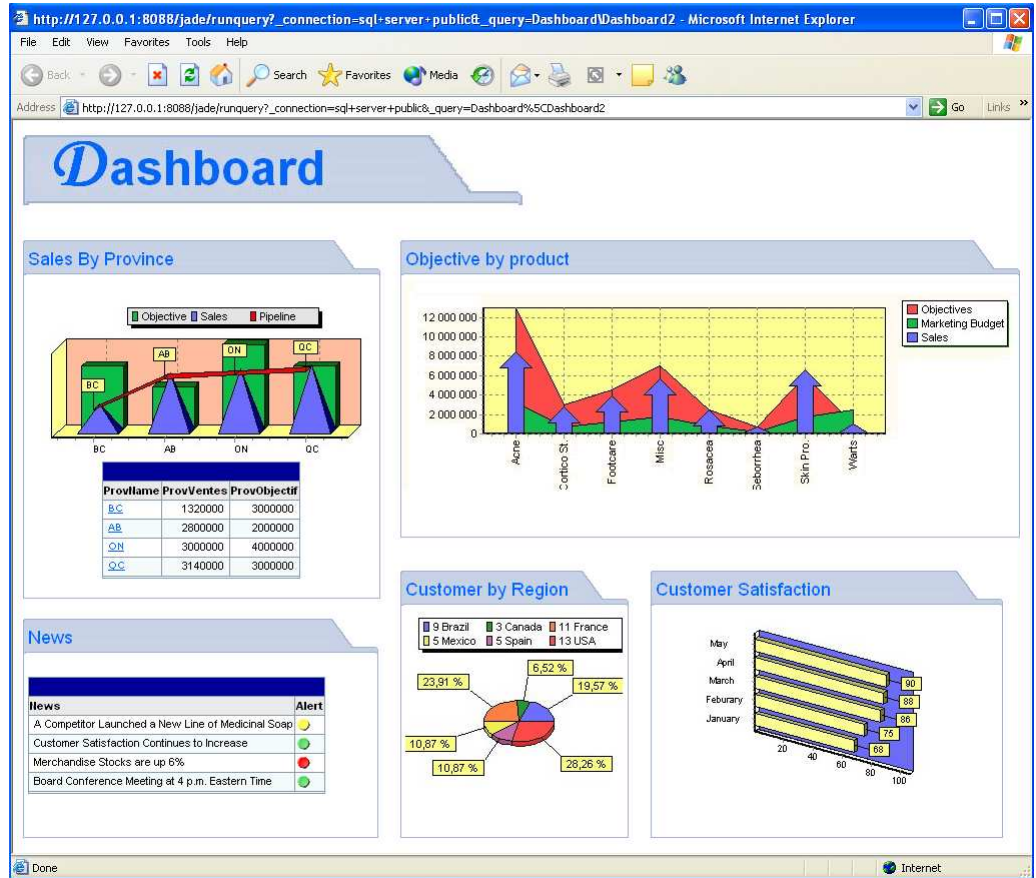

Data Query Creation

Users can be defined in groups and you can set privileges to a particular element such as queries, data models, etc. IntelliJade presents you the list of tables and views in your database. You can filter the list for an easy access to your frequently used tables. With Drag-And-Drop, you can create links between with the fields you have defined. Data models can be saved on your server for further use, or to share among other users. IntelliJade allows all the Following :

- ★ Can manage DB2 on iSeries/400 and other major databases like Oracle or MS SQL Server.
- ★ Has ability to manipulate tables and create relationships.
- ★ Allows the ability to filter and sort your data.
- ★ Able to export the results in many popular file formats, like Excel, Word, XML, HTML, CSV, etc..
- ★ Ability to share functionality with others by web access.

Publish all pertinent information from a single point of entry by the WEB

Efficient communication of the correct information to the right party is a key factor to success. IntelliJade is a web server, which executes requests within various databases and publishes the results in a instant manner in the HTML format, on Intranet or Internet with refreshed data at each viewing. As it replaces paper reports and as it does so without specialized developers, IntelliJade provides a quick return on investment. With results in near realtime, decision-making is timely.